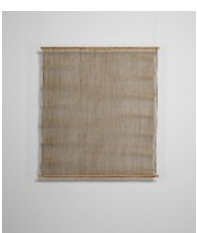

SOLD

Elizabeth Fritsch
Flattened Form, 1978
stoneware
15.5 x 11.5 cms
6 1/8 x 4 1/2 inches
(EF004)

£ 6,000.00

Lucie Rie 1902-1995
White bowl with Manganese rim, c1978
LR seal to base
stoneware with a matt white glaze and bronze manganese rim
(LRO152)

POA

Peter Collingwood 1922-2008
Unique Angle-Fell
Linen on wooden rods
105 x 96 cms
41 3/8 x 37 3/4 inches
(PC027)

POA

Peter Collingwood 1922-2008
Unique Angle-Fell
Linen on wooden rods
101 x 92 cms
39 3/4 x 36 1/4 inches
(PC028)