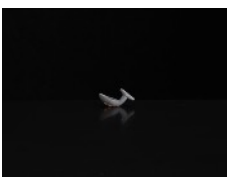

Ian Godfrey 1942-1992
High Footed Cup with House, C1970s
Unsigned
stoneware
10.5 x 13
(IG033)

Ian Godfrey 1942-1992
Manganese Spoon with Antelope, C1970s
Unsigned
stoneware
4 x 10
(IG072)

£ 950.00