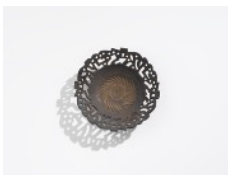

Ian Godfrey
Antelope Vase, c1989
(Right of Image)
26 x 14 x 7 cms
10 1/4 x 5 1/2 x 2 3/4 inches
(IG168)

Lucie Rie
Vase with mottled turquoise & grey glaze
LR seal to base
stoneware with with turquoise and grey mottled, pitted glaze
15.5 x 9 cms
6 1/8 x 3 1/2 inches
(LR097)

Ian Godfrey 1942-1992
Manganese Bowl, C1970s
Unsigned
stoneware
4.5 x 19
(IG059)

£ 1,250.00