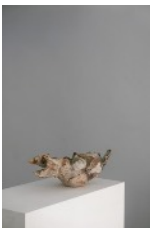

POA

Peter Collingwood 1922-2008
Unique 2-D Macrogauze, 1969
Linen with steel and wooden rods
200 x 33 cms
78 3/4 x 13 inches
(PC029)

POA

£ 1,200.00

£ 1,500.00

£ 1,200.00

£ 2,200.00

POA