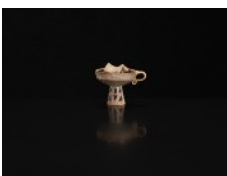

Ian Godfrey 1942-1992
Manganese Spoon with Antelope, C1970s
Unsigned
stoneware
4 x 10
(IG072)

Ian Godfrey 1942-1992
Bowl with Mixed Glazes, C1970s
Unsigned
stoneware
condition note: minor restoration
11 x 41
(IG053)

Ian Godfrey 1942-1992
High Footed Cup with House, C1970s
Unsigned
stoneware
10.5 x 13
(IG033)

£ 2,200.00